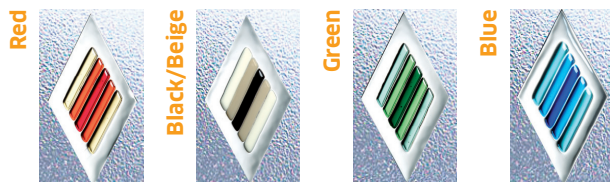

An imaginative fusion of handmade bevelled glass diamonds and shapes which will sparkle and refract light and colour into your home.

Please Note: The fused jewel is smooth and takes the texture from the selected backing glass.