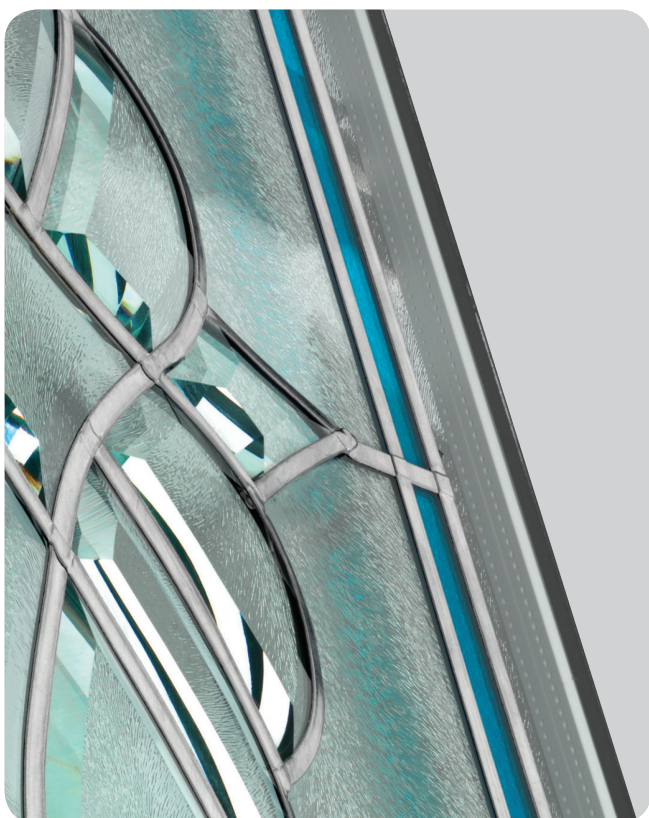

Blenheim One Resin Tay

BEVEL

COLLECTION

Specially seamed and cut bevels uniquely hand crafted on clear and opaque glass offer privacy whilst beautifully patterned light floods your home.

Vienna Two Lead & Bevels